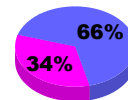

Membership Results 2010-2011

Goal, New, Dropped, Gain/Loss

Comparison of Club Gain/Loss

Current Year Compared to the Previous Year

Comparison of Membership Gain/Loss

Current Year Compared to the Previous Year

YTD Status Quo Clubs 2010-2011

Status Quo Clubs Compared to Status Quo Members

Gender Comparison 2010-2011

Jul/Aug/Sep

Oct/Nov/Dec

Jan/Feb/Mar

Male

Female